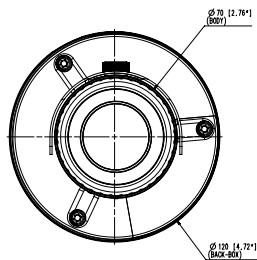

Appearance_XNO-6010R/6020R/8010R/8020R/8030R
Unit : mm [inch]