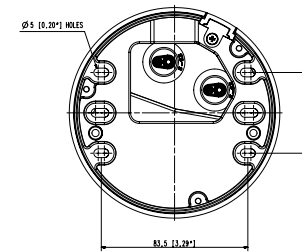

Appearance_XNO-6010R/6020R/8010R/8020R/8030R
Unit : mm [inch]