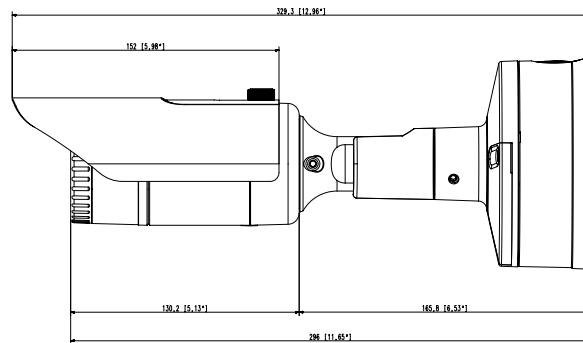

Appearance_XNO-6010R/6020R/8010R/8020R/8030R
Unit : mm [inch]