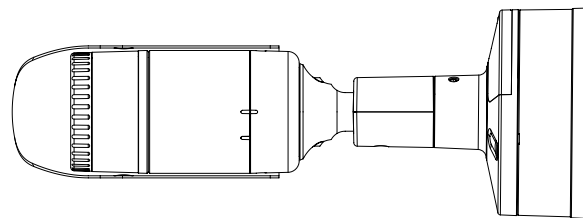

Appearance_XNO-6010R/6020R/8010R/8020R/8030R
Unit : mm [inch]